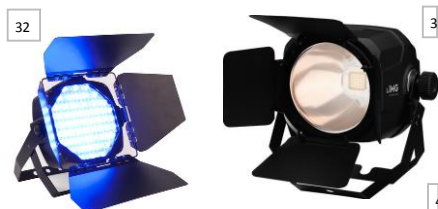

Lichttechnik & Effekte:

- 29 Movingheads Beam Spot Wash 10°-40° 3in1 durch Frostfilter auch perfekt zum beleuchten von großen Flächen
- 30 Movinghead Wash 19x15W RGBW Zoom 5°-60°
- 31 Movinghead 150W BSW LED 2°-28° (nur 12Kg)
- 32 LED Flat Multi Color Spot
- 33 Par 56 Lichtbar
- 34 LED Pars 56
- 35 LED Sticks 1m
- 36 Stage Blinder
- 37 Lichterkette (klassisch 10x25w :-)
- 38 Theater Scheinwerfer, Torblende 60°, Warmweis 3200K
- 39 Lichtsteuerepult Showdesigner 512
- 40 Showtec Infinity Chimp 100 inkl. 22" Touchscreen (erweiterbar auf 2. Touchscreen)

320W LED

19x15W RGBW

150W LED

229x 1/4W RGBA LEDS

4x300W

151 LEDs

252 LED RGBA

1300W

100W COB WW

DMX 512

DMX 1024